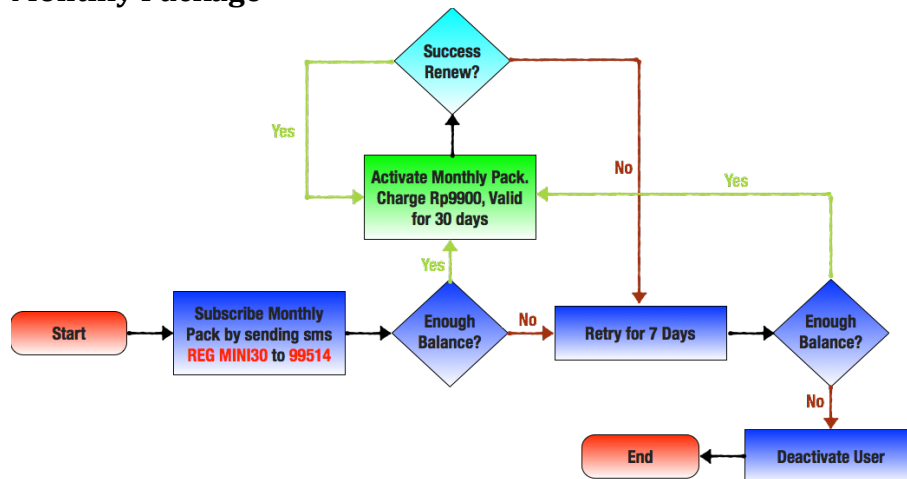

4. Renewal Process

Below is SMS notification 1 day before renewal (D-1) and Notification after user successfully charged for renewal.

5. Deactivation Process

To deactivate from GAME MINI, user may simply send UNSUB to 99514, then user will receive SMS deactivation notification also from SDC 99514 (Rp.0)

6. Charging Model

a. Daily Package

b. Weekly Package

c. Monthly Package

7. Step to enjoy the game

Below is the journey to enjoy game TEBAK LAGU after user subscribe the service. Follow is the detail steps:

- a. Subscribe the service by accessing *123*995#
- b. After charging proceed successfully, user may visit *123*995# again to start playing game.
- c. User will have question follow the package below:
 - i. Daily Pack will have 3 questions per day
 - ii. Weekly Pack will have 6 questions per week.
 - iii. Monthly Pack will have 24 questions per month.
- d. User will be notified via UMB about the answer of the question (Correct or Wrong Answer).