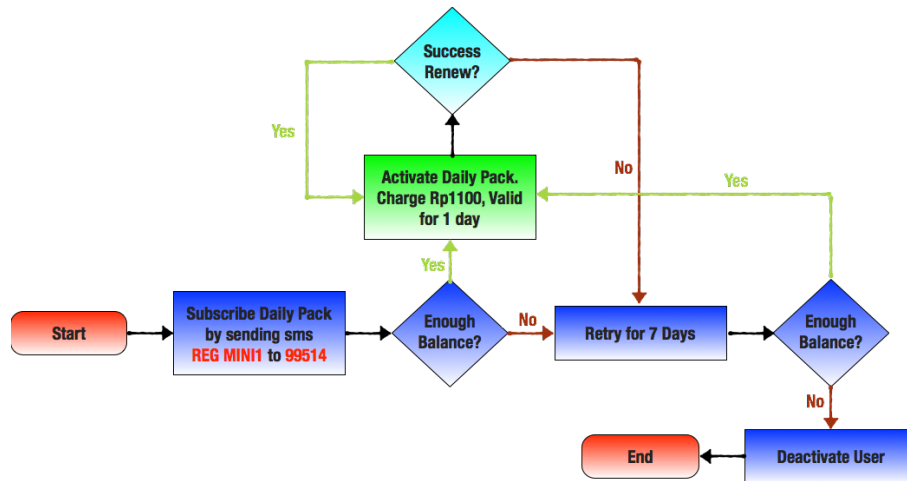

3. Activation Process

User may activate the service from SMS channel by follow below steps:

- Activate **daily package** via SMS channel

b. Activate **weekly package** via SMS channel

c. Activate **monthly package** via SMS channel

4. Renewal Process

Below is SMS notification 1 day before renewal (D-1) and Notification after user successfully charged for renewal.

5. Deactivation Process

To deactivate from GAME MINI, user may simply send UNSUB to 99514, then user will receive SMS deactivation notification also from SDC 99514 (Rp.0)

6. Charging Model

a. Daily Package

b. Weekly Package

c. Monthly Package

7. Step to enjoy the game

Below is the journey to enjoy game TEBAK LAGU after user subscribe the service. Follow is the detail steps: