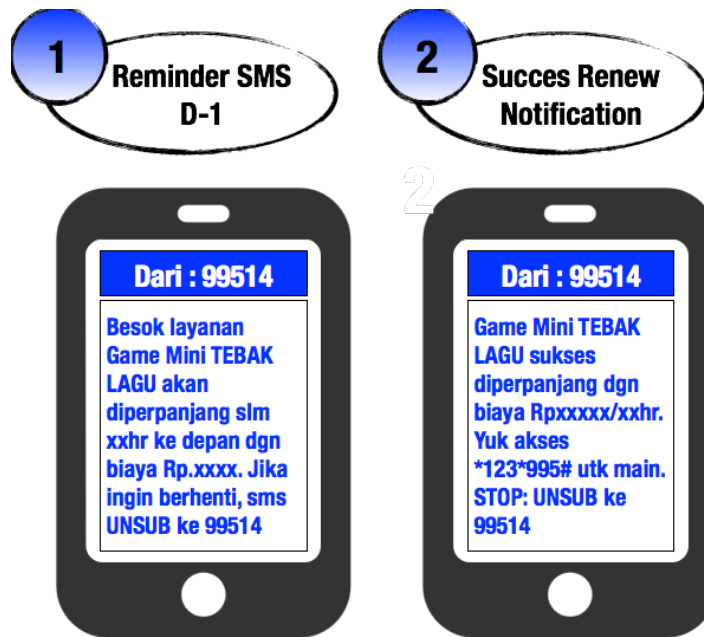

3. Activation Process

User may activate the service from SMS channel by follow below steps:

- Activate **daily package** via SMS channel

b. Activate **weekly package** via SMS channel

c. Activate **monthly package** via SMS channel

4. Renewal Process

Below is SMS notification 1 day before renewal (D-1) and Notification after user successfully charged for renewal.

5. Deactivation Process

To deactivate from GAME MINI, user may simply send UNSUB to 99514, then user will receive SMS deactivation notification also from SDC 99514 (Rp.0)