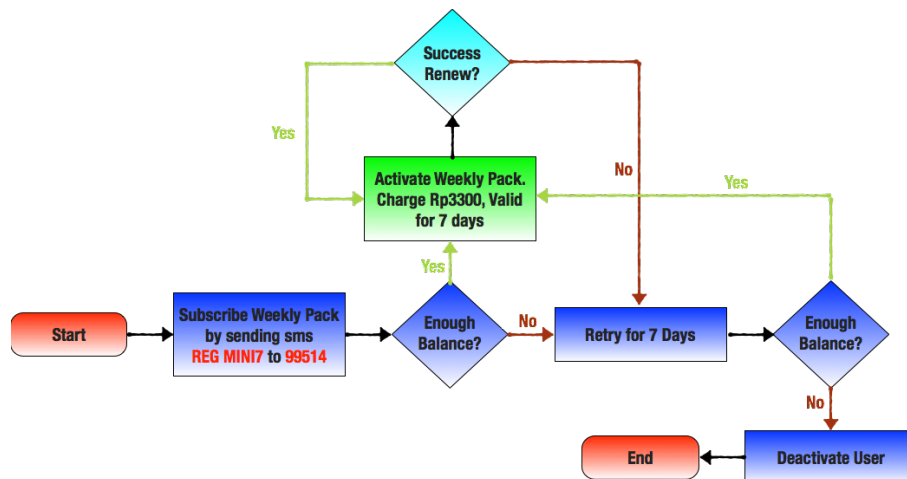

3. Activation Process

User may activate the service from SMS channel by follow below steps:

- Activate **daily package** via SMS channel

b. Activate **weekly package** via SMS channel

c. Activate **monthly package** via SMS channel

4. Renewal Process

Below is SMS notification 1 day before renewal (D-1) and Notification after user successfully charged for renewal.

5. Deactivation Process

To deactivate from GAME MINI, user may simply send UNSUB to 99514, then user will receive SMS deactivation notification also from SDC 99514 (Rp.0)

6. Charging Model

a. Daily Package

b. Weekly Package

c. Monthly Package

7. Step to enjoy the game

Below is the journey to enjoy game TEBAK LAGU after user subscribe the service. Follow is the detail steps:

- a. Subscribe the service by accessing *123*995#
- b. After charging proceed successfully, user may visit *123*995# again to start playing game.
- c. User will have question follow the package below:
 - i. Daily Pack will have 3 questions per day
 - ii. Weekly Pack will have 6 questions per week.
 - iii. Monthly Pack will have 24 questions per month.
- d. User will be notified via UMB about the answer of the question (Correct or Wrong Answer).