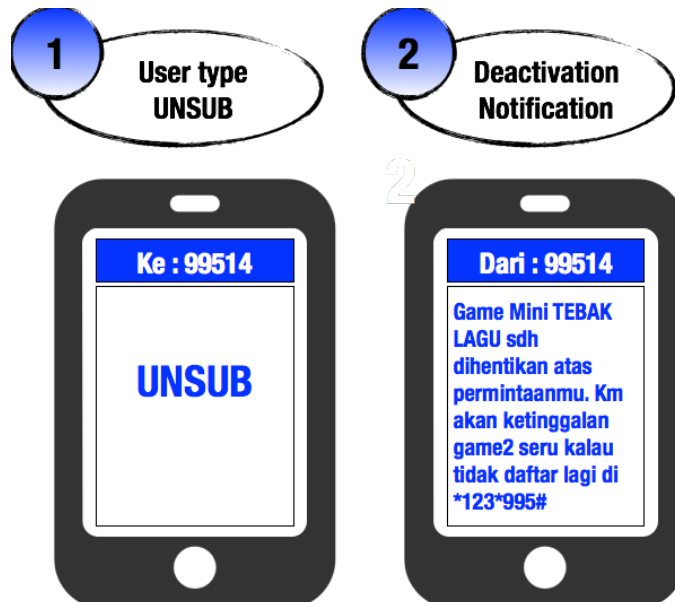

3. Activation Process

User may activate the service from SMS channel by follow below steps:

- Activate **daily package** via SMS channel

b. Activate **weekly package** via SMS channel

c. Activate **monthly package** via SMS channel

4. Renewal Process

Below is SMS notification 1 day before renewal (D-1) and Notification after user successfully charged for renewal.

5. Deactivation Process

To deactivate from GAME MINI, user may simply send UNSUB to 99514, then user will receive SMS deactivation notification also from SDC 99514 (Rp.0)